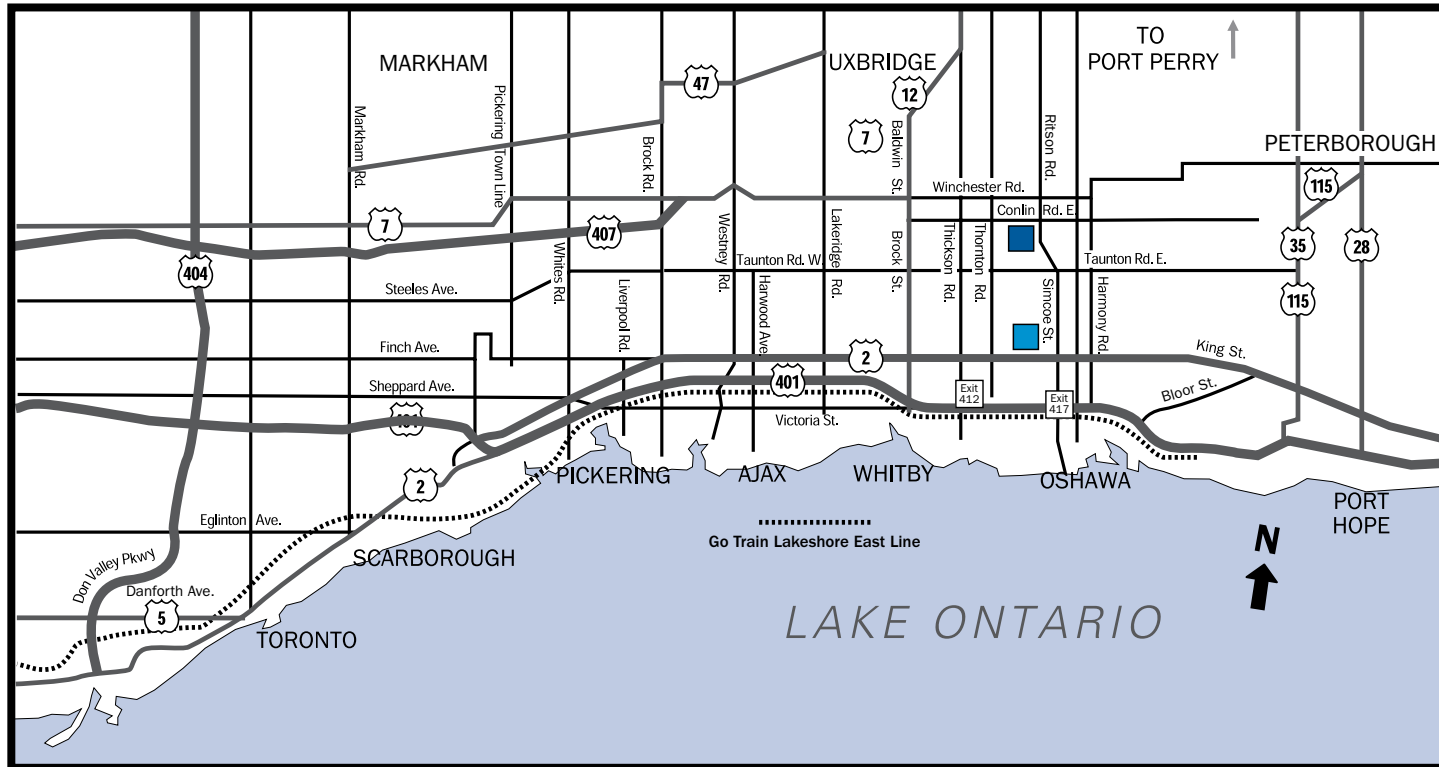

DIRECTIONS TO DOWNTOWN OSHAWA LOCATION

 2000 Simcoe Street North, Oshawa, Ontario L1H 7K4 | www.uoit.ca | T 905.721.8668

-  UOIT North campus location
-  UOIT Downtown campus location

DRIVING FROM TORONTO, VIA HIGHWAY 401:

- Highway 401 east to Simcoe Street/Regional Road 2 (exit #417).
- From the off ramp, turn left at Bloor Street and left again at Simcoe Street.
- Continue north on Simcoe Street two kilometres to King Street (downtown Oshawa).
- Turn right (east) on King Street East and continue 0.3 kilometres until Charles Street.
- Turn right (south) onto Charles Street and park in the lot adjacent to the 61 Charles Street building (about 0.1 kilometres south of King Street).

DRIVING FROM TORONTO, VIA HIGHWAY 407:

- Highway 407 east to the end of the highway (at Brock Road in Pickering).
- Continue straight (eastbound) along Highway 7, which becomes Winchester Road in the community of Brooklin (at Baldwin Street).
- Continue east on Winchester to Thicksen Road (total distance from Brock Road to Thicksen Road: approximately 13 kilometres).
- Turn right on Thicksen Road, go south 6.5 kilometres to Dundas Street.
- Turn left on Dundas Street (this becomes King Street as you cross into Oshawa).
- Continue east on Dundas/King for approximately five kilometres until Charles Street.
- Turn right (south) onto Charles Street and park in the lot adjacent to the 61 Charles Street building (about 0.1 kilometres south of King Street).